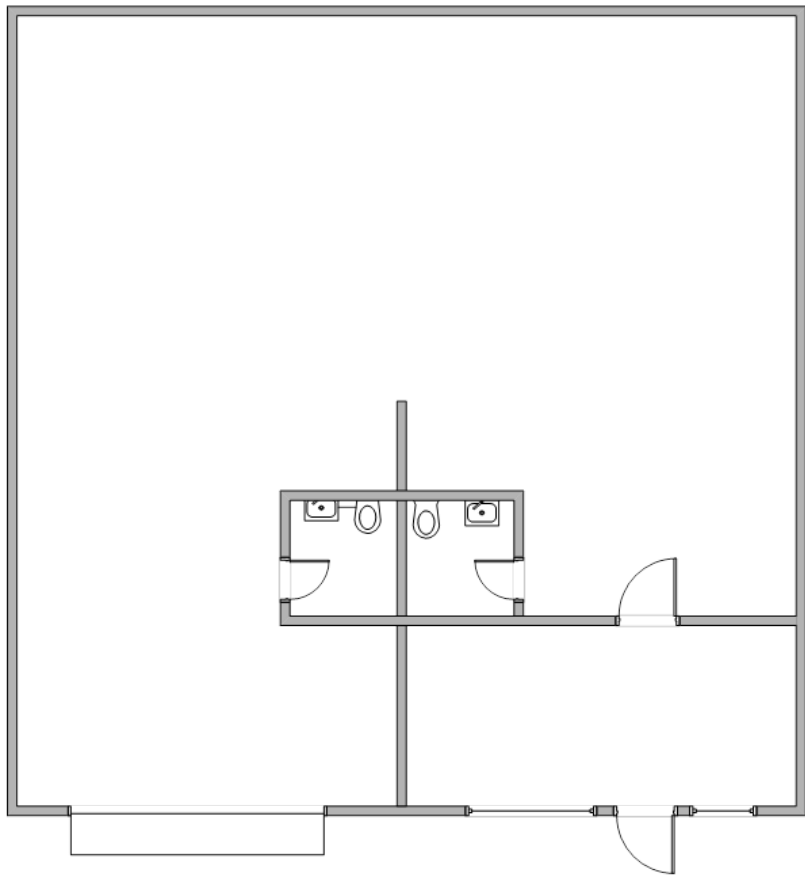

Floor Plan

663 So. State College Blvd., Unit 55/57, Fullerton, CA

For further information, please
contact:

1,200 Sq. Ft.

John Pak
BRE# 01483069
john@tricoREALTY.com
714-822-1647

Visit us at
www.tricoREALTY.com

Not Drawn to Scale