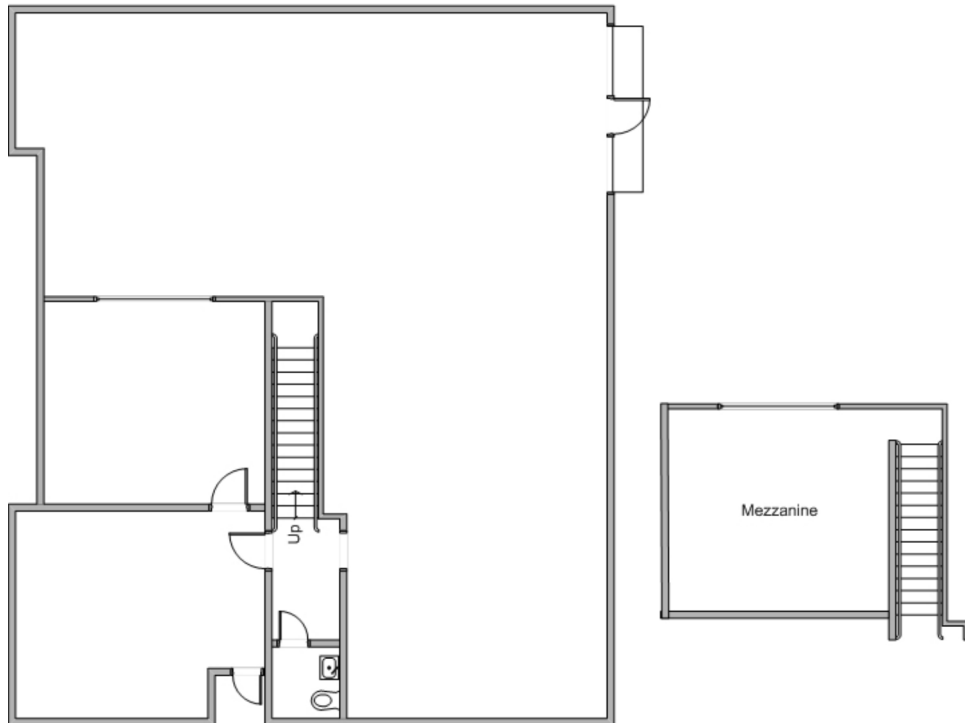

3100-A Pullman St.
Costa Mesa, CA 92626

O: 714.751.4420
F: 714.540.4579

TricoRealty.com

**BROKERAGE
DEVELOPMENT
MANAGEMENT**